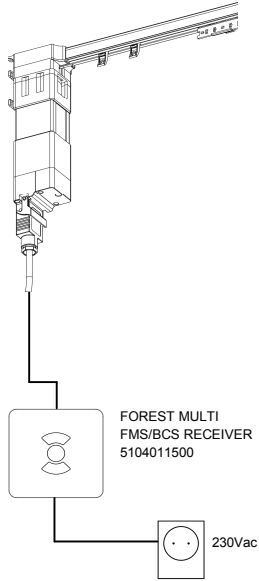

RF WIRELESS

MULTI

FOREST MULTI
FMS/BCS RECEIVER
5104011500

230Vac

FOREST MULTI
TIMER REMOTE
5201001460

AND/OR

FOREST MULTI WALL-
SWITCH 2CHANNEL
5201001470

Z-WAVE

FOREST Z-WAVE MODULE
FMS/BCS (EU ONLY)
5201001812

230Vac

FOREST Z-WAVE REMOTE
EU: 5201001700
US: 5201001701

SOMFY

SOMFY RECEIVER
5104011410

230Vac

SOMFY REMOTE
5104011400

AND/OR