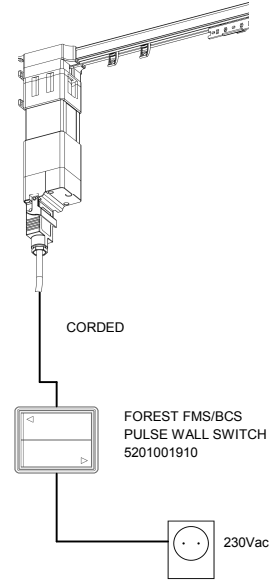

WIRED

MECHANICAL SWITCH

CORDED

FOREST FMS/BCS
PULSE WALL SWITCH
5201001910

230Vac