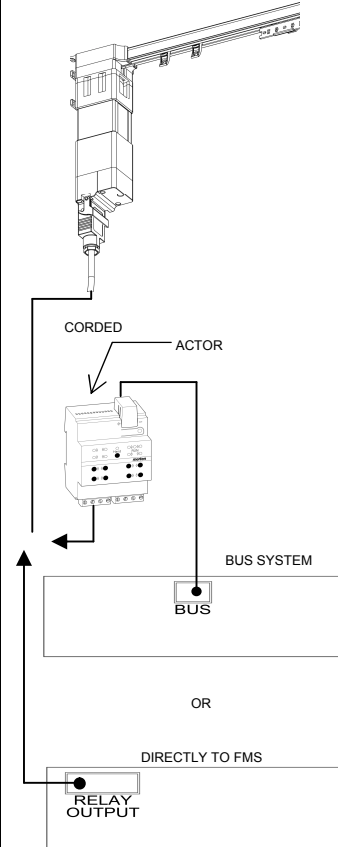

SOMFY TIMER SWITCH
5104011405

WIRED

MECHANICAL SWITCH

CORDED

FOREST FMS/BCS
PULSE WALL SWITCH
5201001910

230Vac

HOME AUTOMATION

CORDED ACTOR

BUS SYSTEM

OR

DIRECTLY TO FMS

RELAY OUTPUT